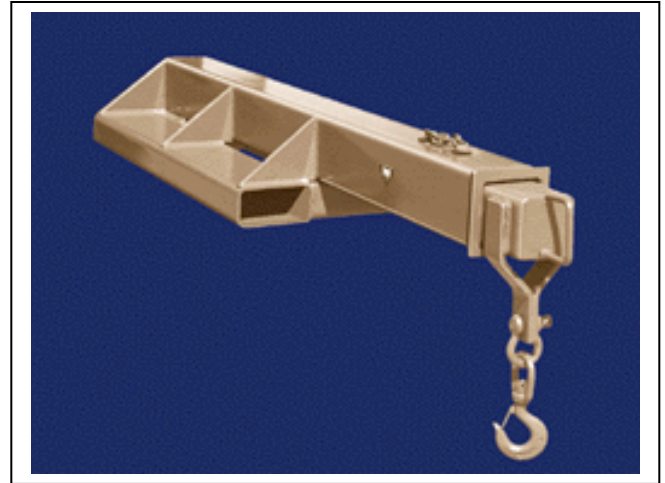

UNIT LOAD HANDLING SYSTEMS, INC.

2301 So. MISSION CIRCLE, FRIENDSWOOD, TX 77546

PH: 281-992-2006

FX: 281-992-2040

WWW.UNITLOADHANDLING.COM

FORK MOUNT TELESCOPIC JIB CRANE MODEL KFTG 80

- 10,800 LB AT 54 IN. LC
- 7,500 LB AT 87 IN. LC
- INNER BOOM LOCKED BY PIN
- FORK POCKETS FOR 2.75 X 6 FKS
- SAFETY HOOK INCLUDED

- L2: 88 INCHES
- L1: 54 INCHES
- ESP1: 30 INCHES
- ESP2: 39 INCHES
- A: 48 INCHES
- WT: 575 LB

FORK MOUNT TELESCOPIC JIB CRANE MODEL KFT 80

- 10,800 LB AT 48 IN. LC
- 7,500 LB AT 87 IN. LC
- MANUAL BOOM EXTENSION
- ITA IV CARRIAGE MOUNTING
- BOLT-ON LOWER HOOKS
- INNER BOOM PIN LOCKED
- SAFETY HOOK INCLUDED

- L2: 88 INCHES
- L1: 54 INCHES
- ESP1: 17 INCHES
- ESP2: 26 INCHES
- H: 48 INCHES
- B: 24 INCHES
- WT: 1100 LB