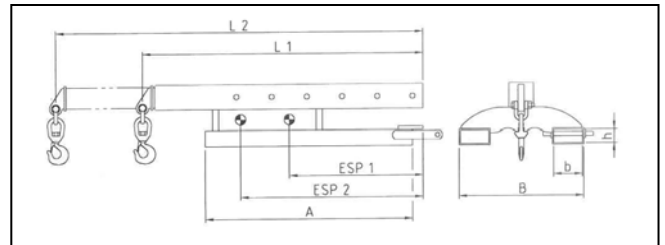

UNIT LOAD HANDLING SYSTEMS, INC.

2301 So. MISSION CIRCLE, FRIENDSWOOD, TX 77546

PH: 281-992-2006

FX: 281-992-2040

WWW.UNITLOADHANDLING.COM

FORK MOUNT TELESCOPIC JIB CRANE MODEL KFTG 80

- 10,800 LB AT 54 IN. LC
- 7,500 LB AT 87 IN. LC
- INNER BOOM LOCKED BY PIN
- FORK POCKETS FOR 2.75 X 6 FKS
- SAFETY HOOK INCLUDED

- L2: 88 INCHES
- L1: 54 INCHES
- ESP1: 30 INCHES
- ESP2: 39 INCHES
- A: 48 INCHES
- WT: 575 LB

FORK MOUNT TELESCOPIC JIB CRANE MODEL KFT 80

- 10,800 LB AT 48 IN. LC
- 7,500 LB AT 87 IN. LC
- MANUAL BOOM EXTENSION
- ITA IV CARRIAGE MOUNTING
- BOLT-ON LOWER HOOKS
- INNER BOOM PIN LOCKED
- SAFETY HOOK INCLUDED

- L2: 88 INCHES
- L1: 54 INCHES
- ESP1: 17 INCHES
- ESP2: 26 INCHES
- H: 48 INCHES
- B: 24 INCHES
- WT: 1100 LB